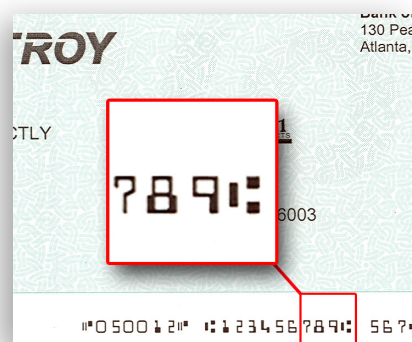

TROY M402 MICR Printers

HP AUTHORIZED - TROY ENHANCED

TROY MICR Technology for Quality Check Printing

- TROY Secure Numeric, Convenience Amount, and Barcode Fonts.
- Enhanced printer security: Lock copy count to one, disable jam recovery.
- Assured MICR print quality: stop on toner low.
- TROY MICR Fonts: E13-B, CMC-7, OCR A and OCR B.
- Optional tray locks restrict access to blank check paper.