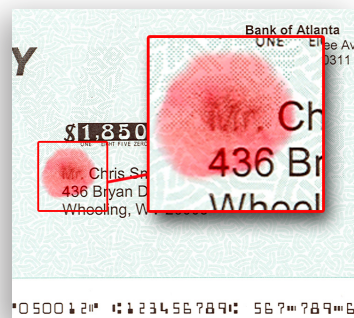

TROY MICR Toner Secure Cartridge

For maximum reliability and low operating cost, only TROY:

- Formulates MICR toner for each printer according to worldwide banking standards.
- Manufactures and fills MICR toner in all new OEM cartridges.
- Quality controls MICR toner manufacturing and cartridge filling in an ISO 9001:2009 certified facility.
- Provides the **TROY Quality Guarantee** and MICR toners will NOT void the manufacturer's warranty.