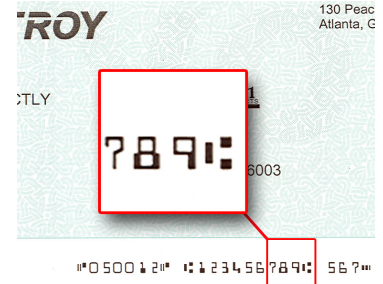

TROY M201 MICR Printer

HP AUTHORIZED - TROY ENHANCED

TROY Exclusive Security Features

TROY MICR Technology for Quality Check Printing

The TROY E-13B MICR Font is specifically designed by TROY to meet worldwide banking standards when used with the TROY M201 MICR Printer and TROY MICR Toner Secure Cartridge.

TROY MICR Toner Secure Cartridge

For maximum reliability and low operating cost, only TROY:

- Formulates MICR toner for each printer according to worldwide banking standards.
- Manufactures and fills MICR toner in all new OEM cartridges.
- Provides the **TROY Quality Guarantee** and TROY MICR toners will NOT void the manufacturer's warranty.

Major Selling Points

Great Value

- TROY includes a high quality, standard yield TROY MICR Toner Secure Cartridge and the custom designed TROY E-13B MICR Font for easy and reliable check printing.

Fast and Versatile

- Up to 26 pages per minute, as fast as 8 seconds first page out, and an integrated network card – perfect for both check printing and general office printing.

Compact

- Ideal for small workgroups of one to five people or for temporary offices issuing checks.

TROY M201 MICR Printer Specifications

Print Speed - 8 sec, Up to 26 ppm (Letter)

Duty Cycle - Up to 15,000 (250 - 2,000 Monthly)

Input - 10 sheet priority feed, 250 sheet standard

Network - built-in 10/100/1000 Gigabit Ethernet network port

Media Sizes, Standard - Letter, legal, executive, postcards, envelopes (No.10, Monarch)

Media Sizes, Custom - 250 sheet input tray: 3 x 7.4 in. to 8.5 x 14 in., Priority feed slot: 3 x 5 in. to 8.5 x 14 in.

Warranty - 1 Year return to TROY

Part Number	Printer	#Trays / Sheets / Locks	Shipping: Dimension / Weight
01-00979-101	TROY M201 MICR Printer	1/250/no lock	19x13x13 in. 20 lbs. (9.1Kg)