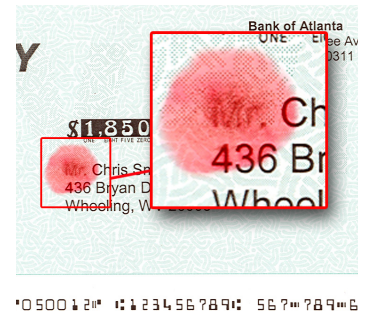

TROY MICR Toner Secure Cartridge

For maximum reliability and low operating cost, only TROY:

- Formulates MICR toner for each printer according to worldwide banking standards.
- Manufactures and fills MICR toner in all new OEM cartridges.
- Provides the **TROY Quality Guarantee** and TROY MICR toners will NOT void the manufacturer's warranty.